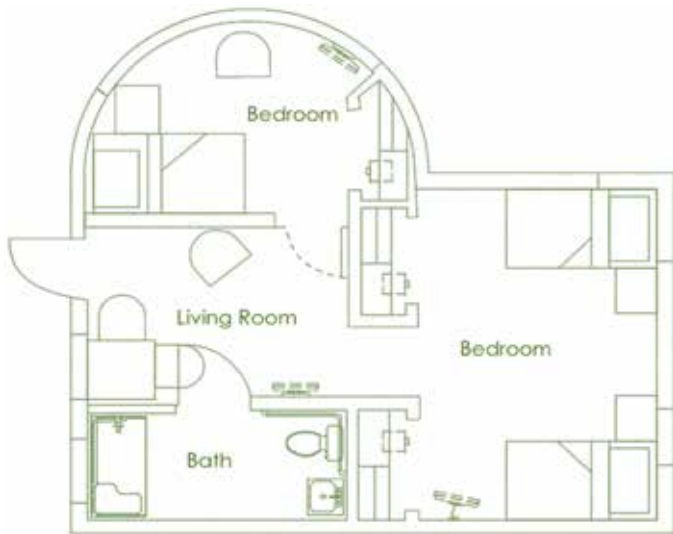

## Gulbray Model

**FRIENDSHIP SUITE: \$2,150.00**

**PRIVATE: \$2,475.00**

- 3 Beds, 1 Bath w/ Living Room
- Designer wood vinyl flooring
- LCD screen televisions with Senior TV
- ADA compliant bathrooms and showers
- Thoughtfully selected artwork
- Custom designed furniture and drapery
- Resort quality linens
- Built in Closet Organizers

# Floor Plans (continued)

## DaySpring Model

**FRIENDSHIP SUITE: \$2,150.00**

**PRIVATE: \$2,475.00**

- 2/3 Beds, 1 Bath
- Designer wood vinyl flooring
- LCD screen televisions with Senior TV
- ADA compliant bathrooms and showers
- Thoughtfully selected artwork
- Custom designed furniture and drapery
- Resort quality linens
- Built in Closet Organizers

## Wheatley Model

**FRIENDSHIP SUITE: \$2,150.00**

**PRIVATE: \$2,475.00**

- 2/3 Beds, 1 Bath w/ Living Room
- Designer wood vinyl flooring
- LCD screen televisions with Senior TV
- ADA compliant bathrooms and showers
- Thoughtfully selected artwork
- Custom designed furniture and drapery
- Resort quality linens
- Built in Closet Organizers